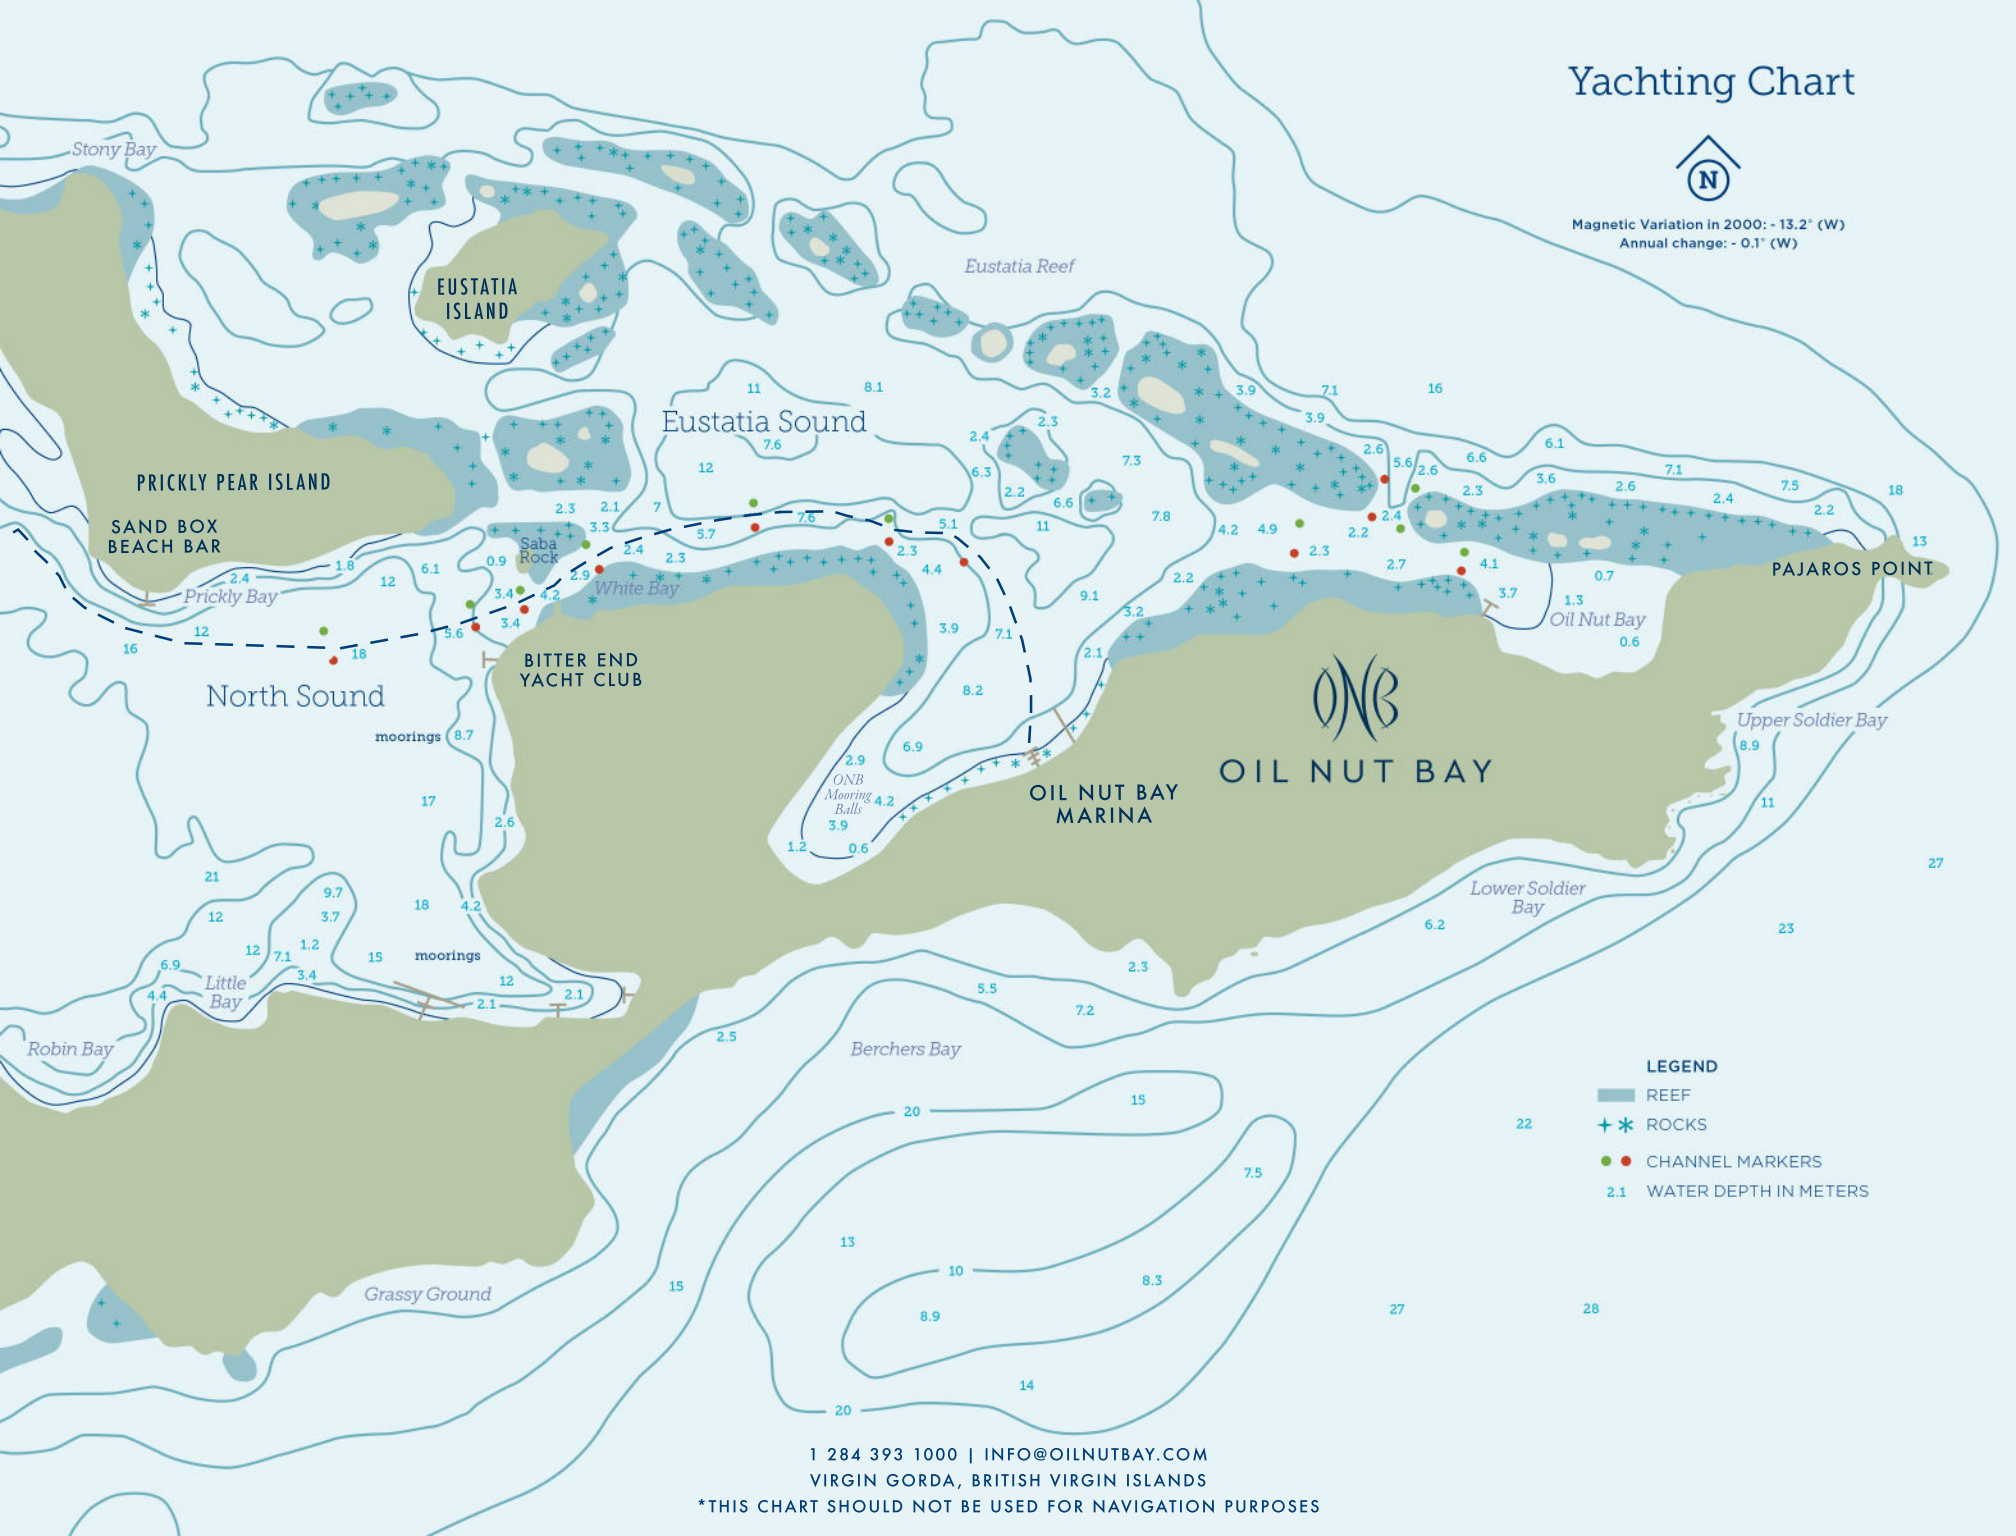

Yachting Chart

Magnetic Variation in 2000: - 13.2° (W)
Annual change: - 0.1° (W)

LEGEND

- REFEED
- ROCKS
- CHANNEL MARKERS
- 2.1 WATER DEPTH IN METERS

1 284 393 1000 | INFO@OILNUTBAY.COM
VIRGIN GORDA, BRITISH VIRGIN ISLANDS

*THIS CHART SHOULD NOT BE USED FOR NAVIGATION PURPOSES